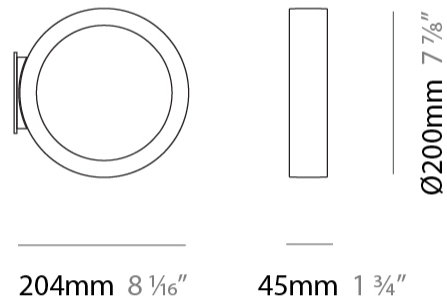

PROJECT
TYPE
SPECIFIER
QUANTITY
DATE

ASSOLO SURFACE

D32002-

base number   Finish
Options

1. To build a product code in our configurator select the specify button on the base model # product page
2. To build a manual product code on this datasheet choose from the options listed below in blue font and add the suffix to the base model #

GENERAL

Series: Assolo
Brand: Cini & Nils
Division: Design
Mounting Type: Surface
Mounting Location: Wall
Subcategory: Ambient

PHYSICAL

Shape: Round
Diameter (mm): 204
Diameter (in): 8 1/16
Width (mm): 45
Width (in): 1 3/4
Height (mm): 200
Height (in): 7 7/8
Light Distribution: Indirect
Weight (kg): 0.9
Weight (lbs): 1.98
Fixture Finish: WHI / BLK / MGD
Fixture Material: Aluminum

ELECTRICAL

Lamp Type: LED
Input Wattage (W): 15.76
Total Output Wattage (W): 13.7
Dimming: Tri-Mode (Non-Dimming and Phase Dimming (120Vac only) and 0-10V Dimming)
Driver Included: No
Driver Location: Remote
Driver Type: Constant Current - Universal
Driver Class: Class 2
Input Voltage (V): 120 - 277
Constant Current (MA): 350

LED

Number of LEDs: 1
Color Temperature (°K): 2800
Nominal Lumen (lm): 1300
CRI: >80 CRI
Lamp Life (hrs): 50000

OPTICAL

RATINGS AND CERTIFICATIONS

Certified By: Certified for North American Standards
IP rating: IP20