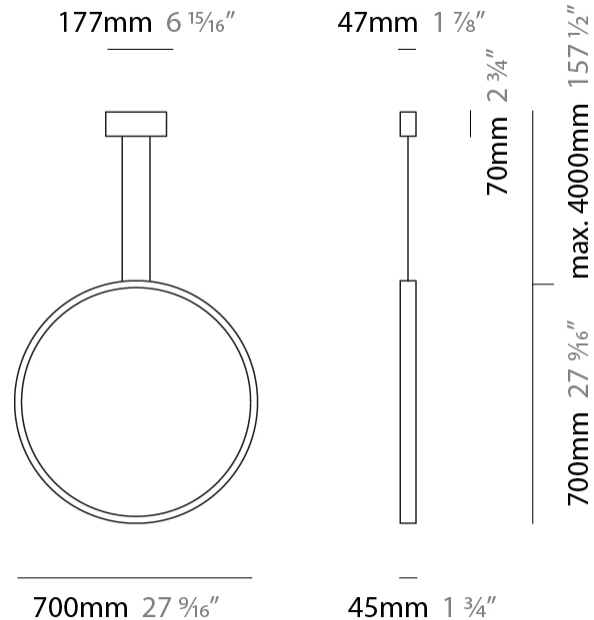

ASSOLO SUSPENSION

D31007-

base number _____
Finish _____
Options _____

1. To build a product code in our configurator select the specify button on the base model # product page
2. To build a manual product code on this datasheet choose from the options listed below in blue font and add the suffix to the base model #

GENERAL

Series: Assolo
Brand: Cini & Nils
Division: Design
Mounting Type: Suspension
Mounting Location: Ceiling
Subcategory: Ambient

PHYSICAL

Shape: Round
Diameter (mm): 700
Diameter (in): 27 ⁹/₁₆"
Width (mm): 45
Width (in): 1 ³/₄"
Height (mm): 700
Height (in): 27 ⁹/₁₆"
Max. Overall Height (mm): 4700
Max. Overall Height (in): 185 ¹/₁₆"
Light Distribution: Indirect
Weight (kg): 5.4
Weight (lbs): 11.9
Fixture Finish: WHI / BLK / MGD
Fixture Material: Aluminum

ELECTRICAL

Lamp Type: LED
Input Wattage (W): 27
Total Output Wattage (W): 25
Dimming: Tri-Mode (Non-Dimming and Phase Dimming (120Vac only and 0-10V Dimming)
Driver Included: Yes
Driver Location: Integrated
Driver Type: Constant Current - Universal
Driver Class: Class 2
Input Voltage (V): 120 - 277
Constant Current (MA): 700

LED

Number of LEDs: 1
Color Temperature (°K): 2800
Nominal Lumen (lm): 2900
CRI: >90 CRI
Lamp Life (hrs): 50000

OPTICAL

RATINGS AND CERTIFICATIONS

Certified By: Certified for North American Standards
IP rating: IP20