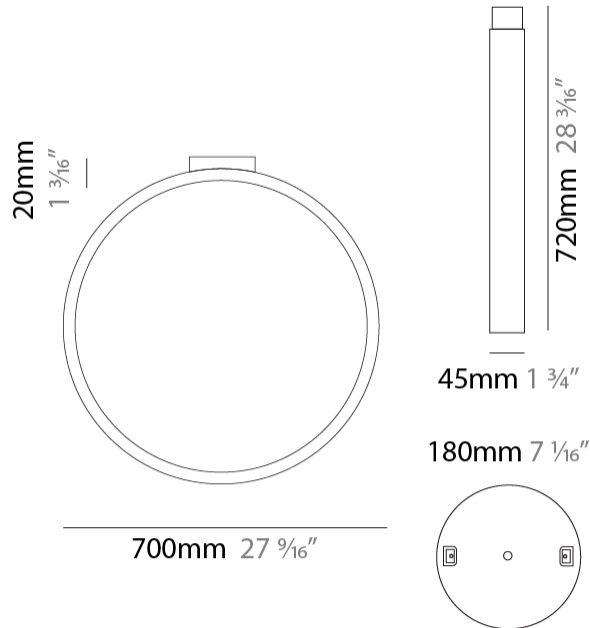

PROJECT	_____
TYPE	_____
SPECIFIER	_____
QUANTITY	_____
DATE	_____

ASSOLO SURFACE

D32017-

base number   Finish
Options

1. To build a product code in our configurator select the specify button on the base model # product page
2. To build a manual product code on this datasheet choose from the options listed below in blue font and add the suffix to the base model #

GENERAL

Series: Assolo
Brand: Cini & Nils
Division: Design
Mounting Type: Surface
Mounting Location: Ceiling
Subcategory: Ambient

PHYSICAL

Shape: Round
Diameter (mm): 700
Diameter (in): 27 ⁹/₁₆
Width (mm): 45
Width (in): 1 ³/₄
Height (mm): 720
Height (in): 28 ³/₈
Light Distribution: Indirect
Weight (kg): 4.9
Weight (lbs): 10.8
Fixture Finish: WHI / BLK / MGD
Fixture Material: Aluminum

ELECTRICAL

Lamp Type: LED
Input Wattage (W): 27
Total Output Wattage (W): 25
Dimming: Tri-Mode (Non-Dimming and Phase Dimming (120Vac only) and 0-10V Dimming)
Driver Included: Yes
Driver Location: Integrated
Driver Type: Constant Current - Universal
Driver Class: Class 2
Input Voltage (V): 120 - 277
Constant Current (MA): 700

LED

Color Temperature (°K): 2800
Nominal Lumen (lm): 2900
CRI: >90 CRI
Lamp Life (hrs): 50000

OPTICAL

RATINGS AND CERTIFICATIONS

Certified By: Certified for North American Standards
IP rating: IP20

J-Box cover plate included