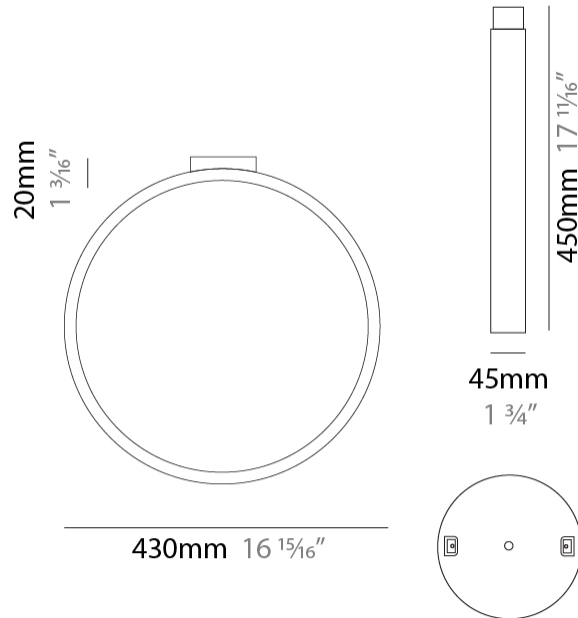

PROJECT	_____
TYPE	_____
SPECIFIER	_____
QUANTITY	_____
DATE	_____

ASSOLO SURFACE

D32005-

base number   Finish
Options

1. To build a product code in our configurator select the specify button on the base model # product page
2. To build a manual product code on this datasheet choose from the options listed below in blue font and add the suffix to the base model #

GENERAL

Series: Assolo
Brand: Cini & Nils
Division: Design
Mounting Type: Surface
Mounting Location: Ceiling
Subcategory: Ambient

PHYSICAL

Shape: Round
Diameter (mm): 430
Diameter (in): 16 ¹⁵/₁₆
Width (mm): 45
Width (in): 1 ³/₄
Height (mm): 450
Height (in): 17 ¹¹/₁₆
Extension (mm): 200
Extension (in): 7 ⁷/₈
Light Distribution: Indirect
Weight (kg): 3
Weight (lbs): 6.6
Fixture Finish: [WHI](#) / [BLK](#) / [MGD](#)
Fixture Material: Aluminum

ELECTRICAL

Lamp Type: LED
Input Wattage (W): 27
Total Output Wattage (W): 25
Dimming: Tri-Mode (Non-Dimming and Phase Dimming (120Vac only) and 0-10V Dimming)
Driver Included: Yes
Driver Location: Integrated
Driver Type: Constant Current - Universal
Driver Class: Class 2
Input Voltage (V): 120 - 277
Constant Current (MA): 700

LED

Color Temperature (°K): 2800
Nominal Lumen (lm): 2900
CRI: >90 CRI
Lamp Life (hrs): 50000

OPTICAL

RATINGS AND CERTIFICATIONS

Certified By: Certified for North American Standards
IP rating: IP20

J-Box cover plate included